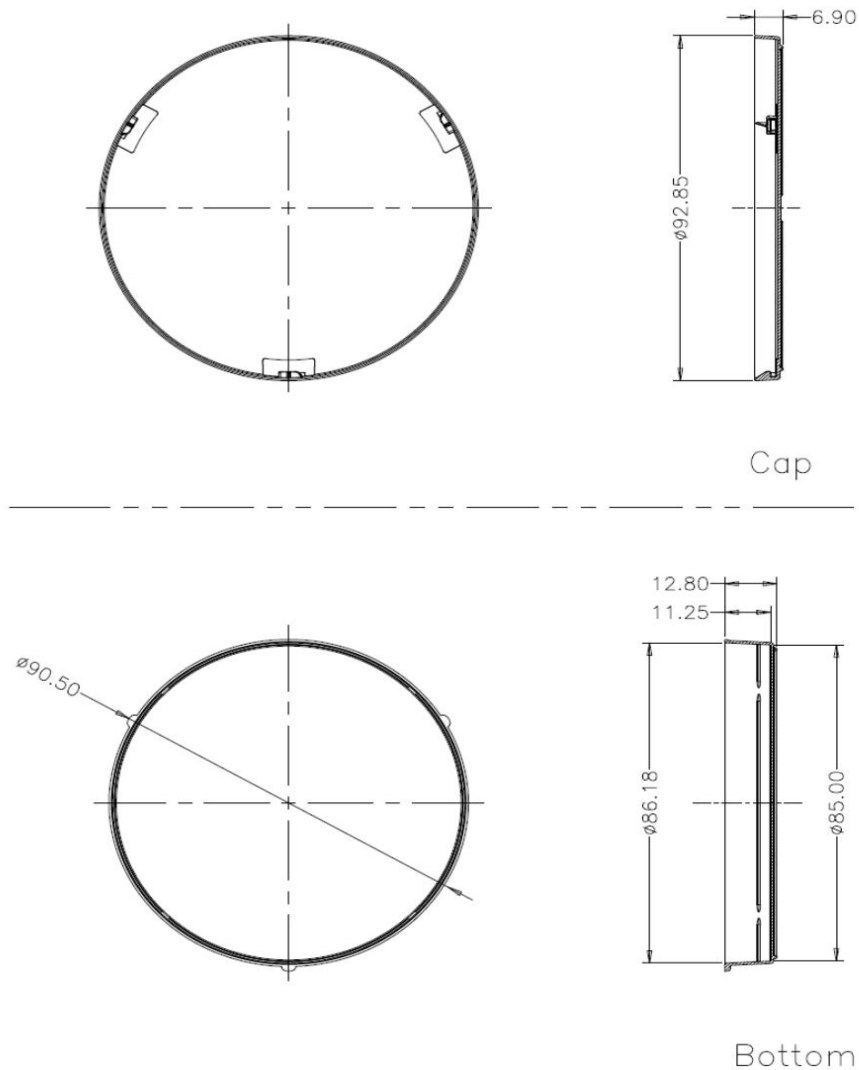

Product Range

Cat. No.	Product Description	/Pack	/Case
752101	90x15 mm Petri Dish with Lock	20	500
722311	65x15 mm Petri Dish with Lock	20	500

Technical Drawing

90x15 mm Petri Dish with Lock:

Head Office No. 530, Xida Road, Meicun Industrial Park, Xinwu District, Wuxi, Jiangsu, China
 Tel: +86+ 510-6800 6788 Email: info@nest-wuxi.com
 Online: www.cell-nest.com