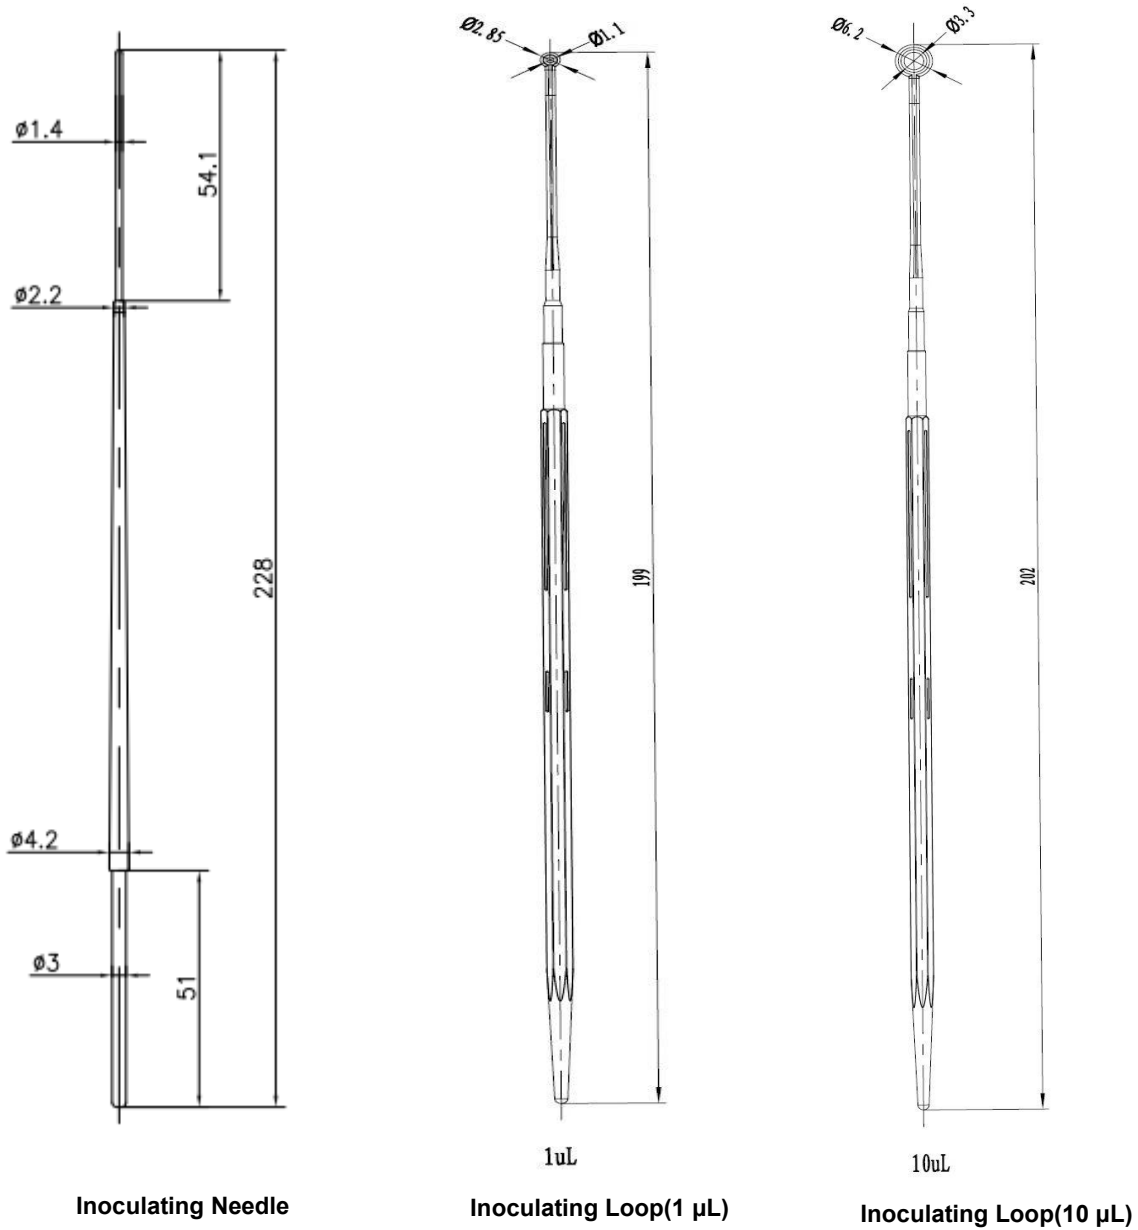

Technical Drawing

**Head Office** No. 530, Xida Road, Meicun Industrial Park, Xinwu District, Wuxi, Jiangsu, China  
 Tel: +86+ 510-6800 6788 Email: [info@nest-wuxi.com](mailto:info@nest-wuxi.com)  
 Online: [www.cell-nest.com](http://www.cell-nest.com)