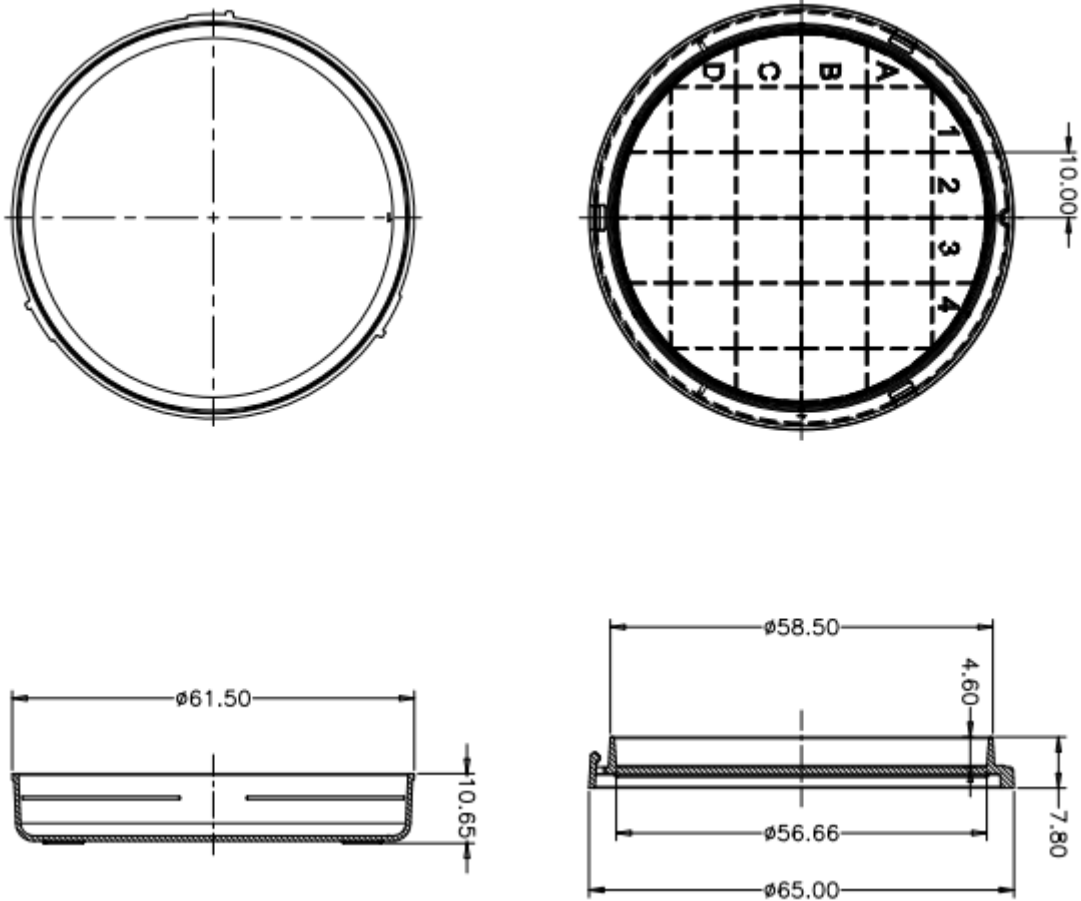

65x15 mm Petri Dish with Lock:

Head Office No. 530, Xida Road, Meicun Industrial Park, Xinwu District, Wuxi, Jiangsu, China
Tel: +86+ 510-6800 6788 Email: info@nest-wuxi.com
Online: www.cell-nest.com

Oversea NEST USA (New Jersey/ Phoenix)
NEST scientific 株式会社 (Yokohama, Japan)
NEST Scientific Europe B.V (Netherlands)
Nest Scientific (MENA) FZE (Sharjah, United Arab Emirates)