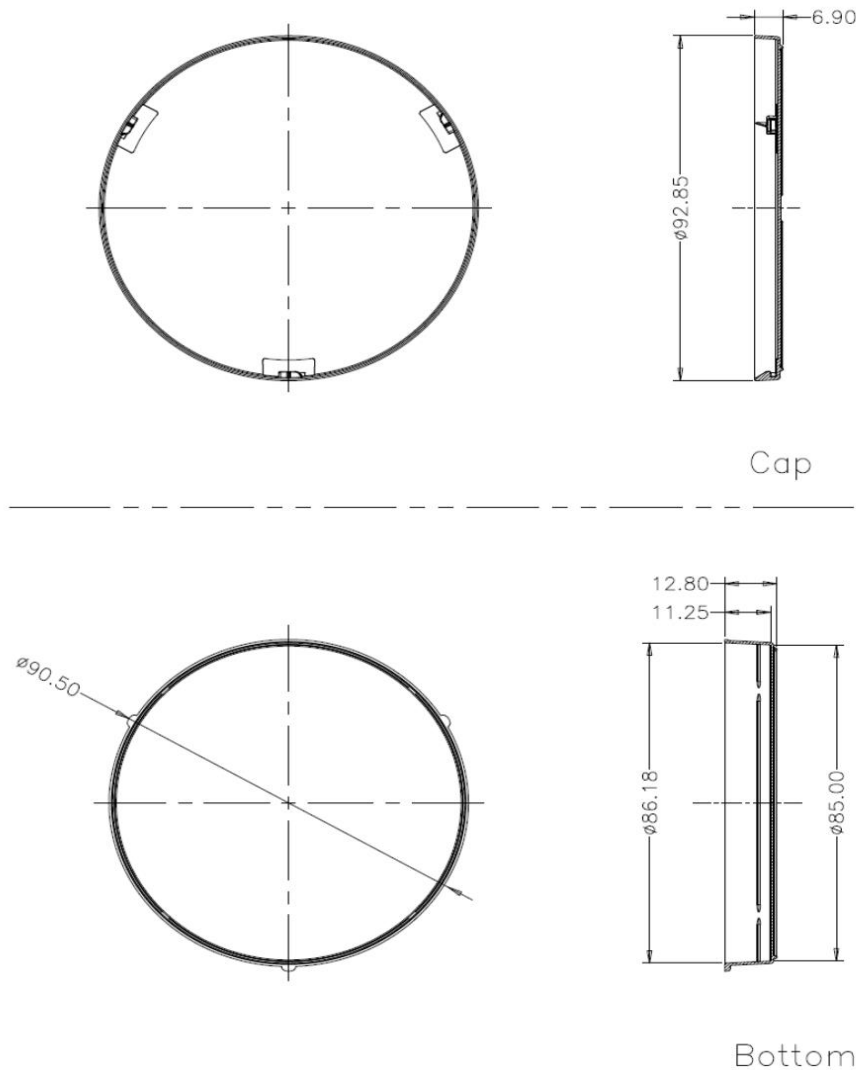

Product Range

Cat. No.	Product Description	/Pack	/Case
752101	90x15 mm Petri Dish with Lock	20	500
722311	65x15 mm Petri Dish with Lock	20	500

Technical Drawing

90x15 mm Petri Dish with Lock:

Head Office No. 530, Xida Road, Meicun Industrial Park, Xinwu District, Wuxi, Jiangsu, China
 Tel: +86+ 510-6800 6788 Email: info@nest-wuxi.com
 Online: www.cell-nest.com