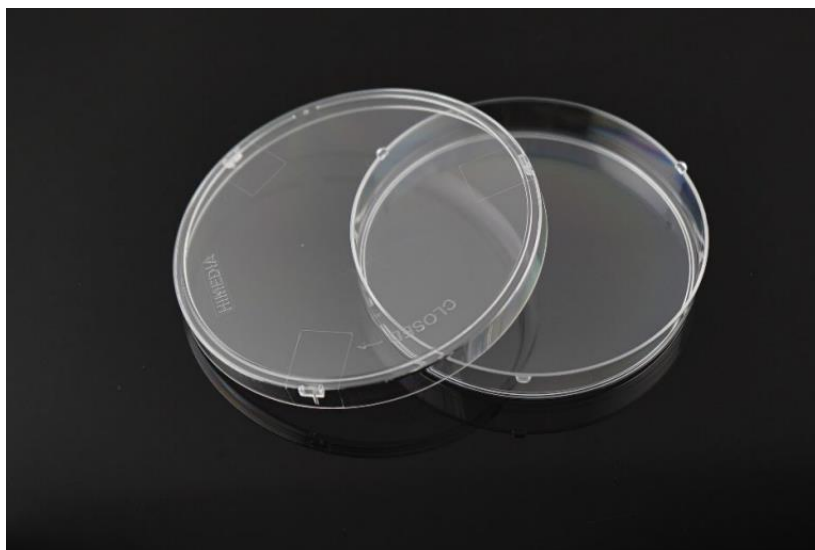

Product picture

Head Office No. 530, Xida Road, Meicun Industrial Park, Xinwu District, Wuxi, Jiangsu, China
Tel: +86+ 510-6800 6788 Email: info@nest-wuxi.com
Online: www.cell-nest.com

Oversea NEST USA (New Jersey/ Phoenix)
NEST scientific 株式会社 (Yokohama, Japan)
NEST Scientific Europe B.V (Netherlands)
Nest Scientific (MENA) FZE (Sharjah , United Arab Emirates)