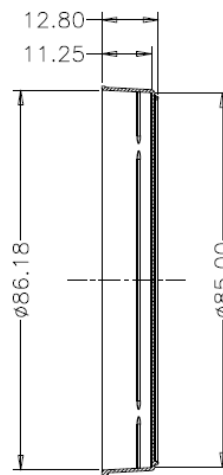

Bottom

Head Office No. 530, Xida Road, Meicun Industrial Park, Xinwu District, Wuxi, Jiangsu, China
Tel: +86+ 510-6800 6788 Email: info@nest-wuxi.com
Online: www.cell-nest.com

Oversea NEST USA (New Jersey/ Phoenix)
NEST scientific 株式会社 (Yokohama, Japan)
NEST Scientific Europe B.V (Netherlands)
Nest Scientific (MENA) FZE (Sharjah, United Arab Emirates)