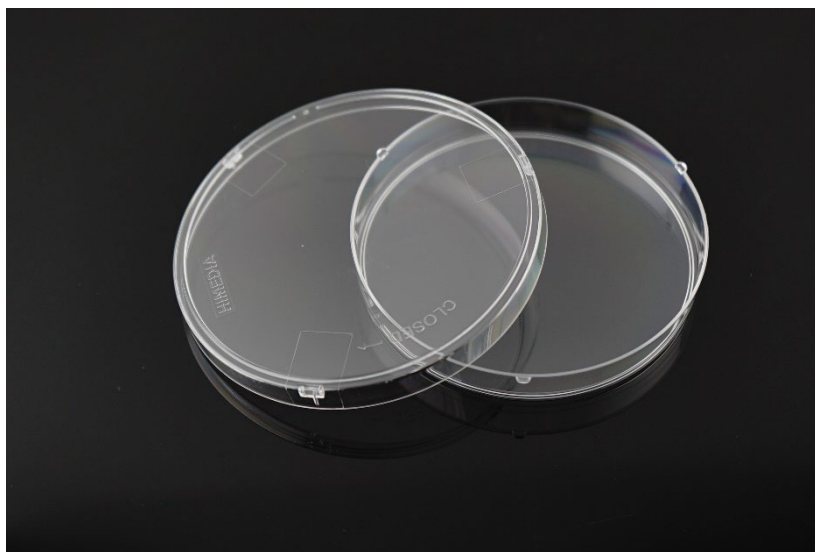

Product picture

Head Office No. 530, Xida Road, Meicun Industrial Park, Xinwu District, Wuxi, Jiangsu, China
Tel: +86+ 510-6800 6788 Email: info@nest-wuxi.com
Online: www.cell-nest.com

Oversea NEST USA (New Jersey/ Phoenix)
NEST scientific 株式会社 (Yokohama, Japan)
NEST Scientific Europe B.V (Netherlands)
Nest Scientific (MENA) FZE (Sharjah, United Arab Emirates)