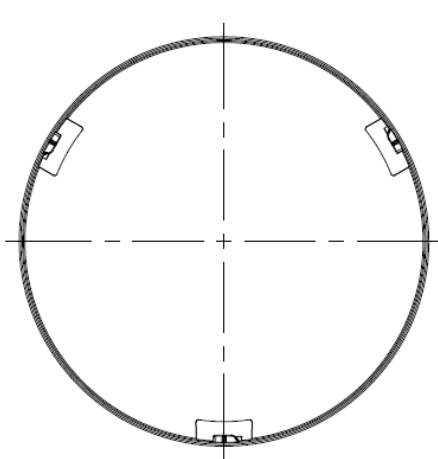

Product Range

Cat. No.	Product Description	/Pack	/Case
752101	90×15 mm Petri Dish with Lock	20	500

Technical Drawing

Cap