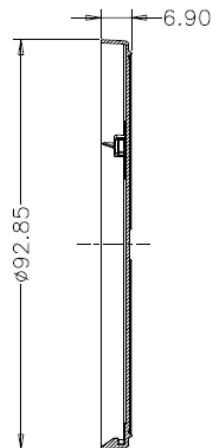

Product Range

Cat. No.	Product Description	/Pack	/Case
752101	90×15 mm Petri Dish with Lock	20	500

Technical Drawing

Cap